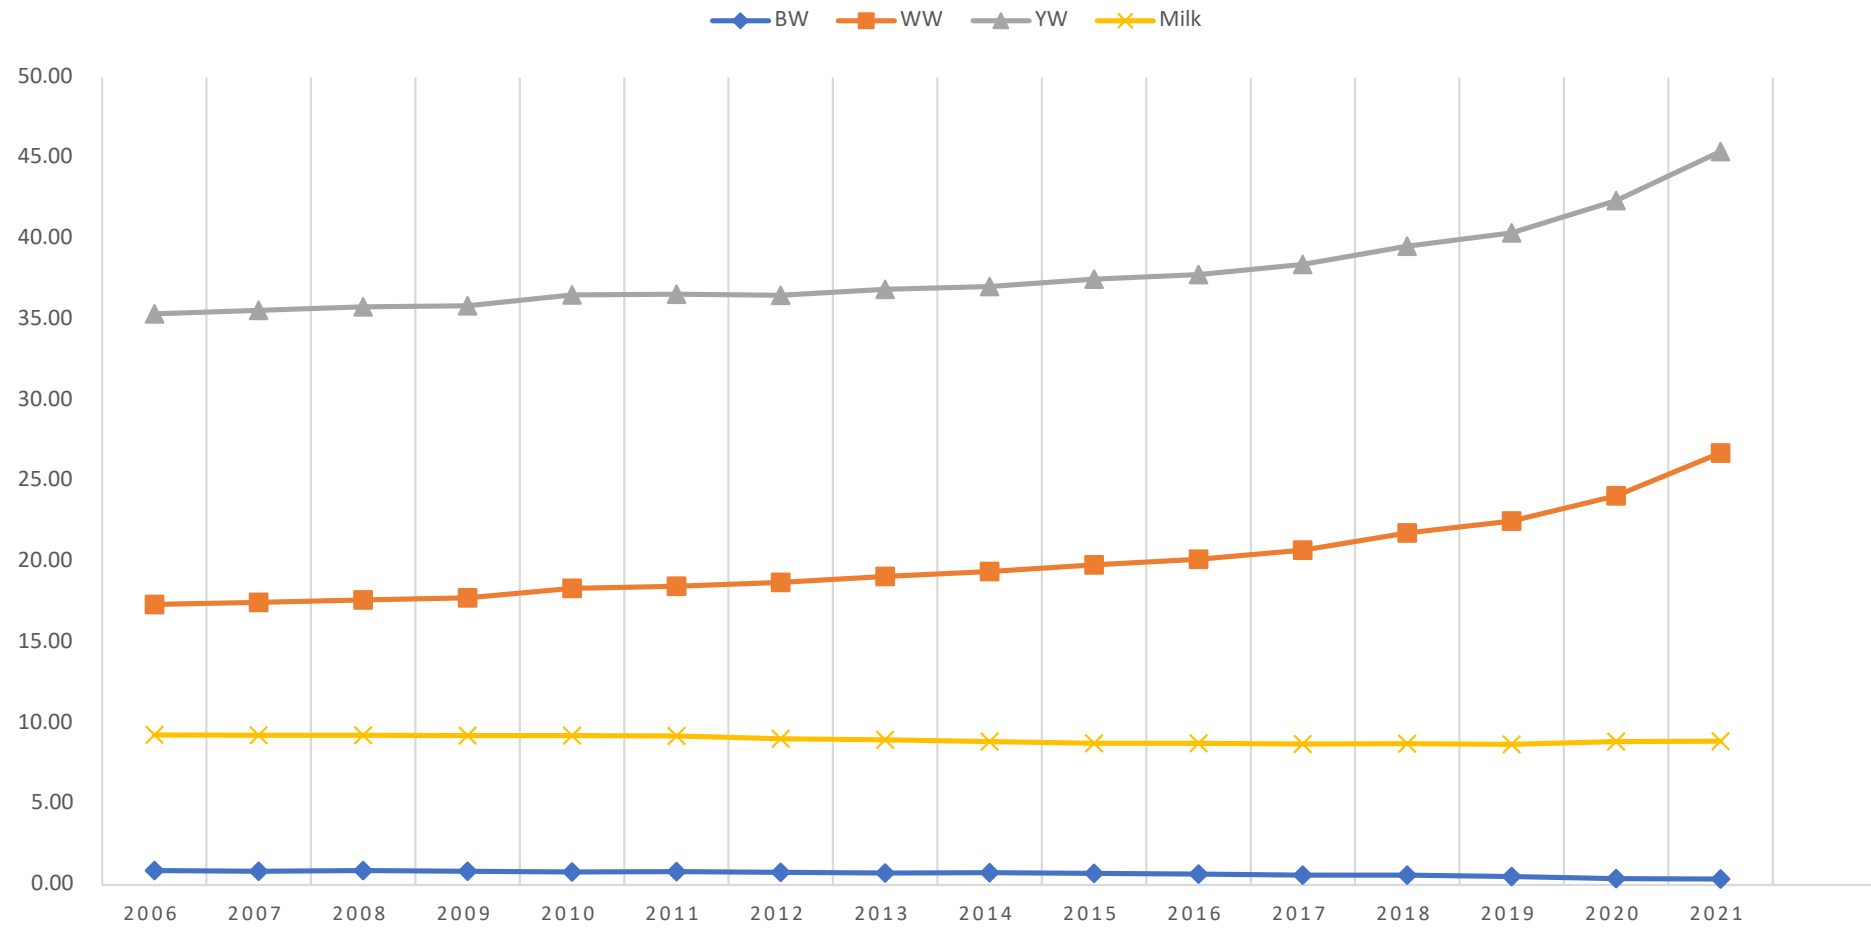

GENETIC TRENDS FOR REPRODUCTIVE TRAITS

Stay AFC

GENETIC TRENDS FOR GROWTH

GENETIC TRENDS FOR CARCASS

—◆— REA —■— FAT —▲— MARB

GENETIC TRENDS FOR INDEXES

—◆— \$T —■— \$FE —▲— \$M