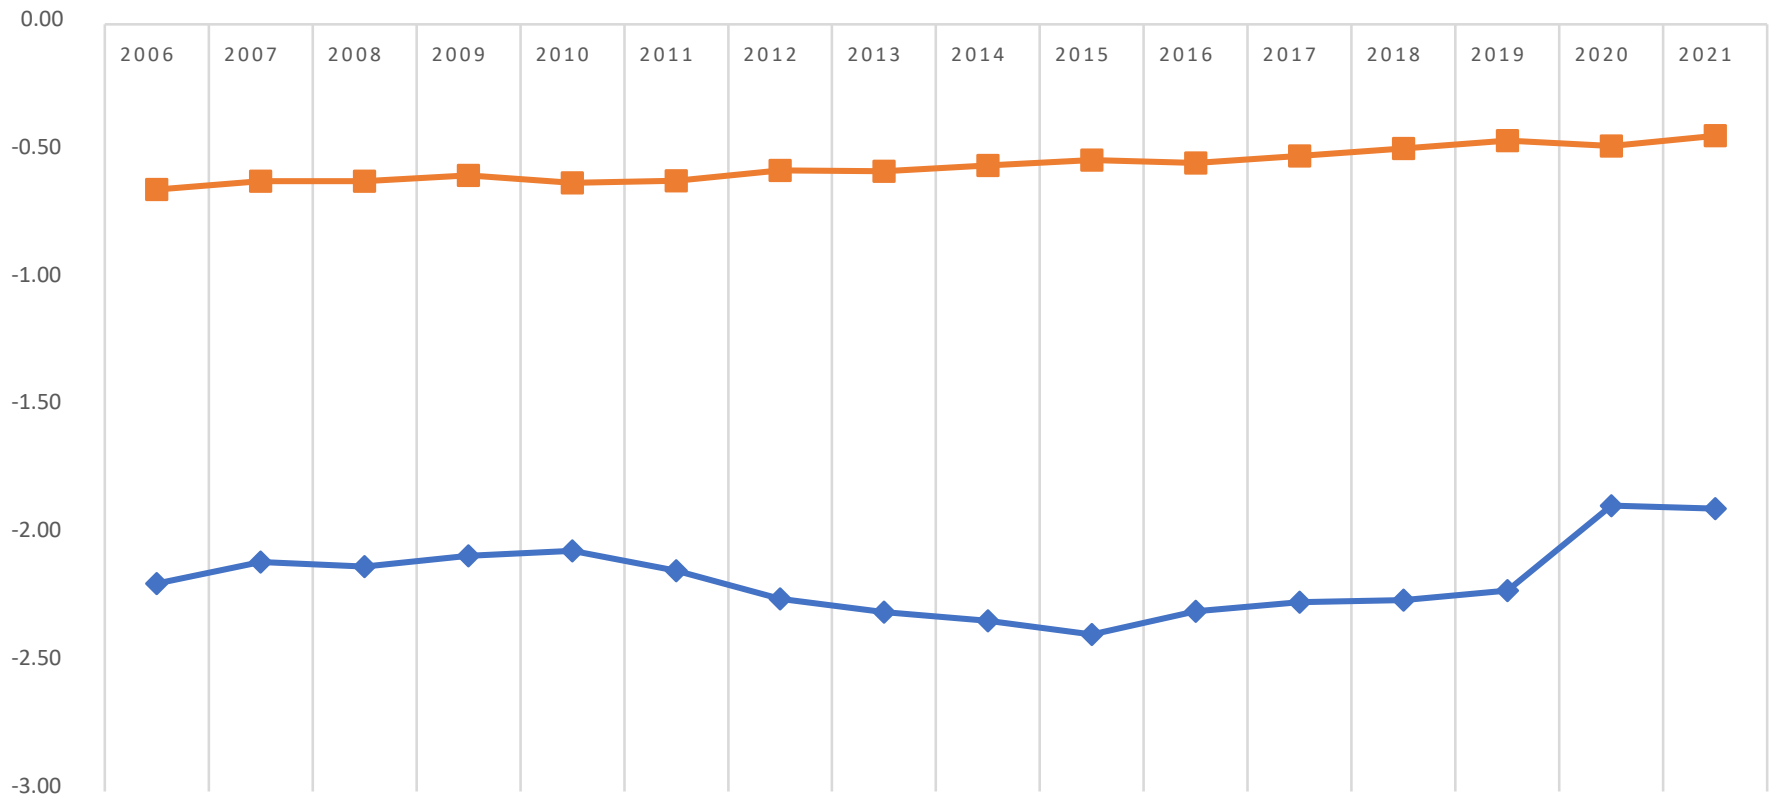

GENETIC TRENDS FOR REPRODUCTIVE TRAITS

Stay AFC

GENETIC TRENDS FOR GROWTH

GENETIC TRENDS FOR CARCASS

—◆— REA —■— FAT —▲— MARB

GENETIC TRENDS FOR INDEXES

—◆— \$T —■— \$FE —▲— \$M