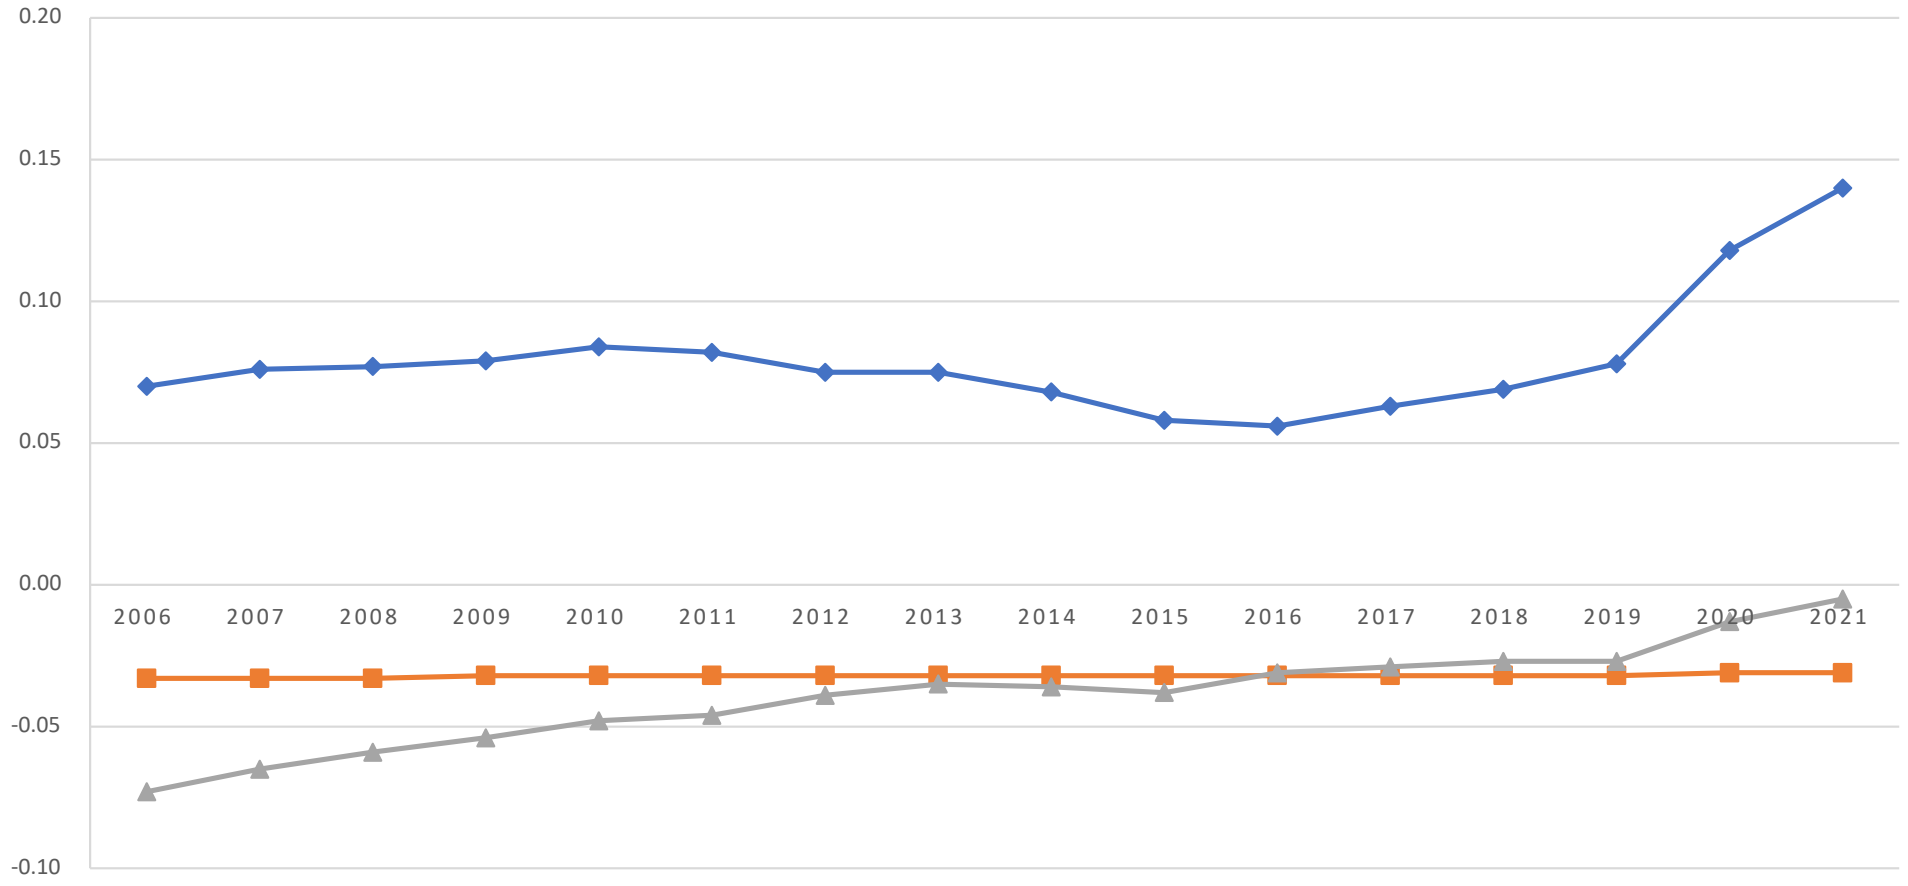

GENETIC TRENDS FOR REPRODUCTIVE TRAITS

Stay AFC

GENETIC TRENDS FOR GROWTH

GENETIC TRENDS FOR CARCASS

—◆— REA —■— FAT —▲— MARB

GENETIC TRENDS FOR INDEXES

—◆— \$T —■— \$FE —▲— \$M